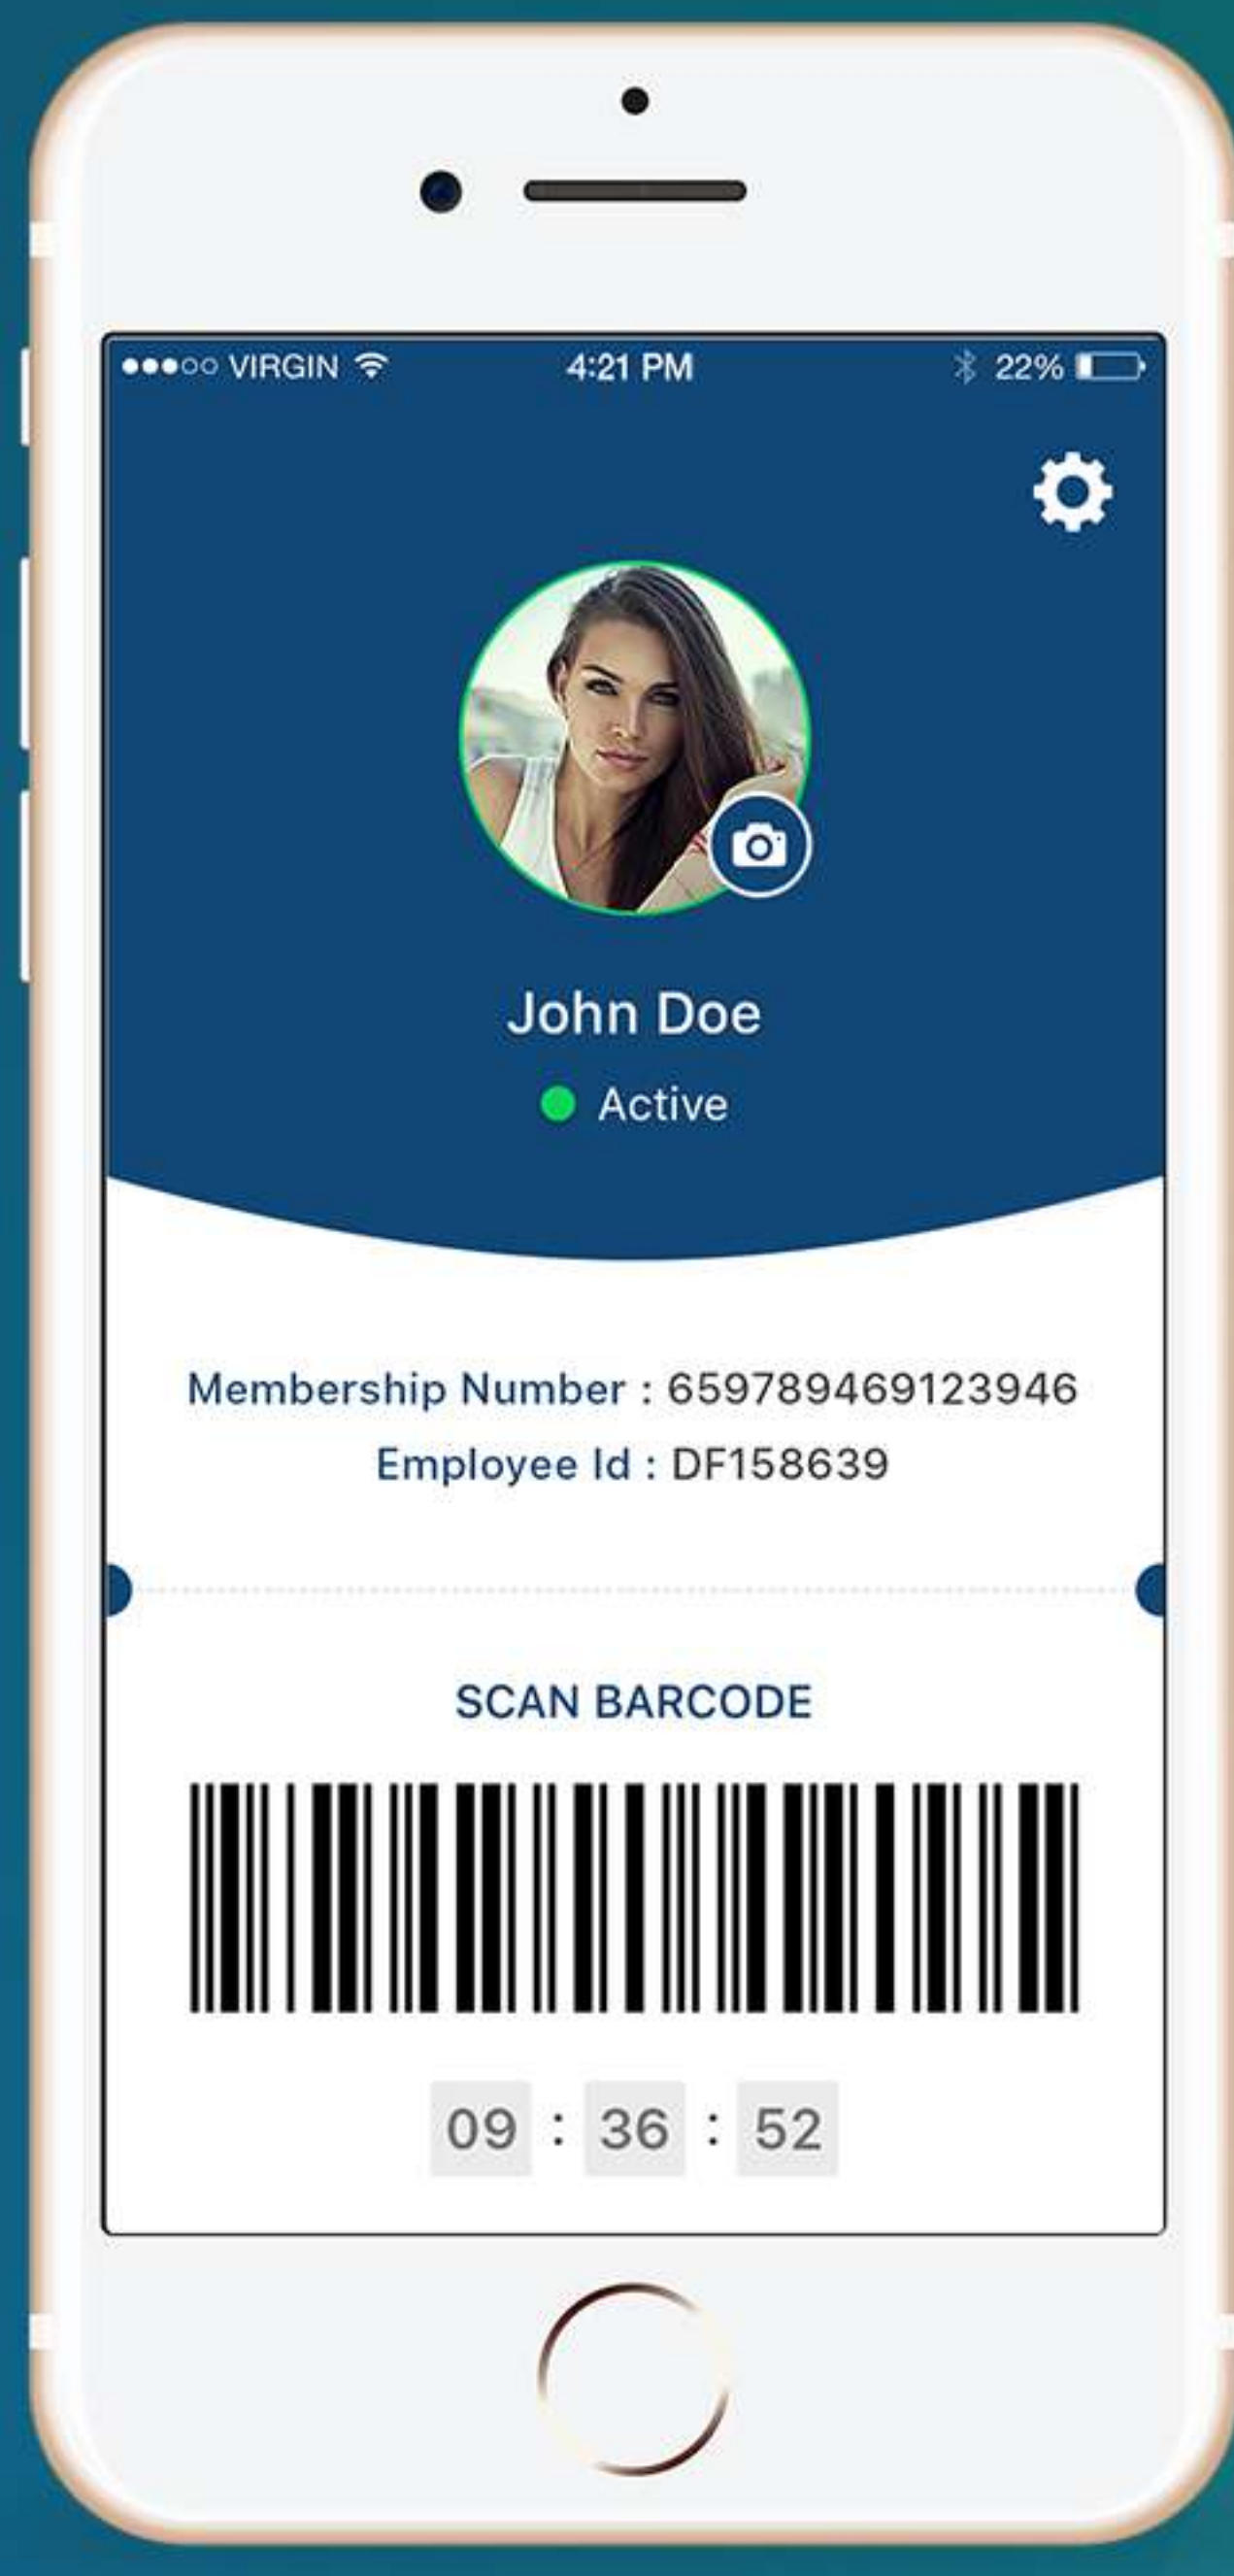

App Screens

Login Screen

OTP Screen

Settings Screen

Profile Screen(active)

Profile Screen(Inactive)

Typography

• Aa SF UI Text (Regular)

• Aa SF UI Text (Bold)

Color Pallete

Iconography

Selfie Screen

Thank you