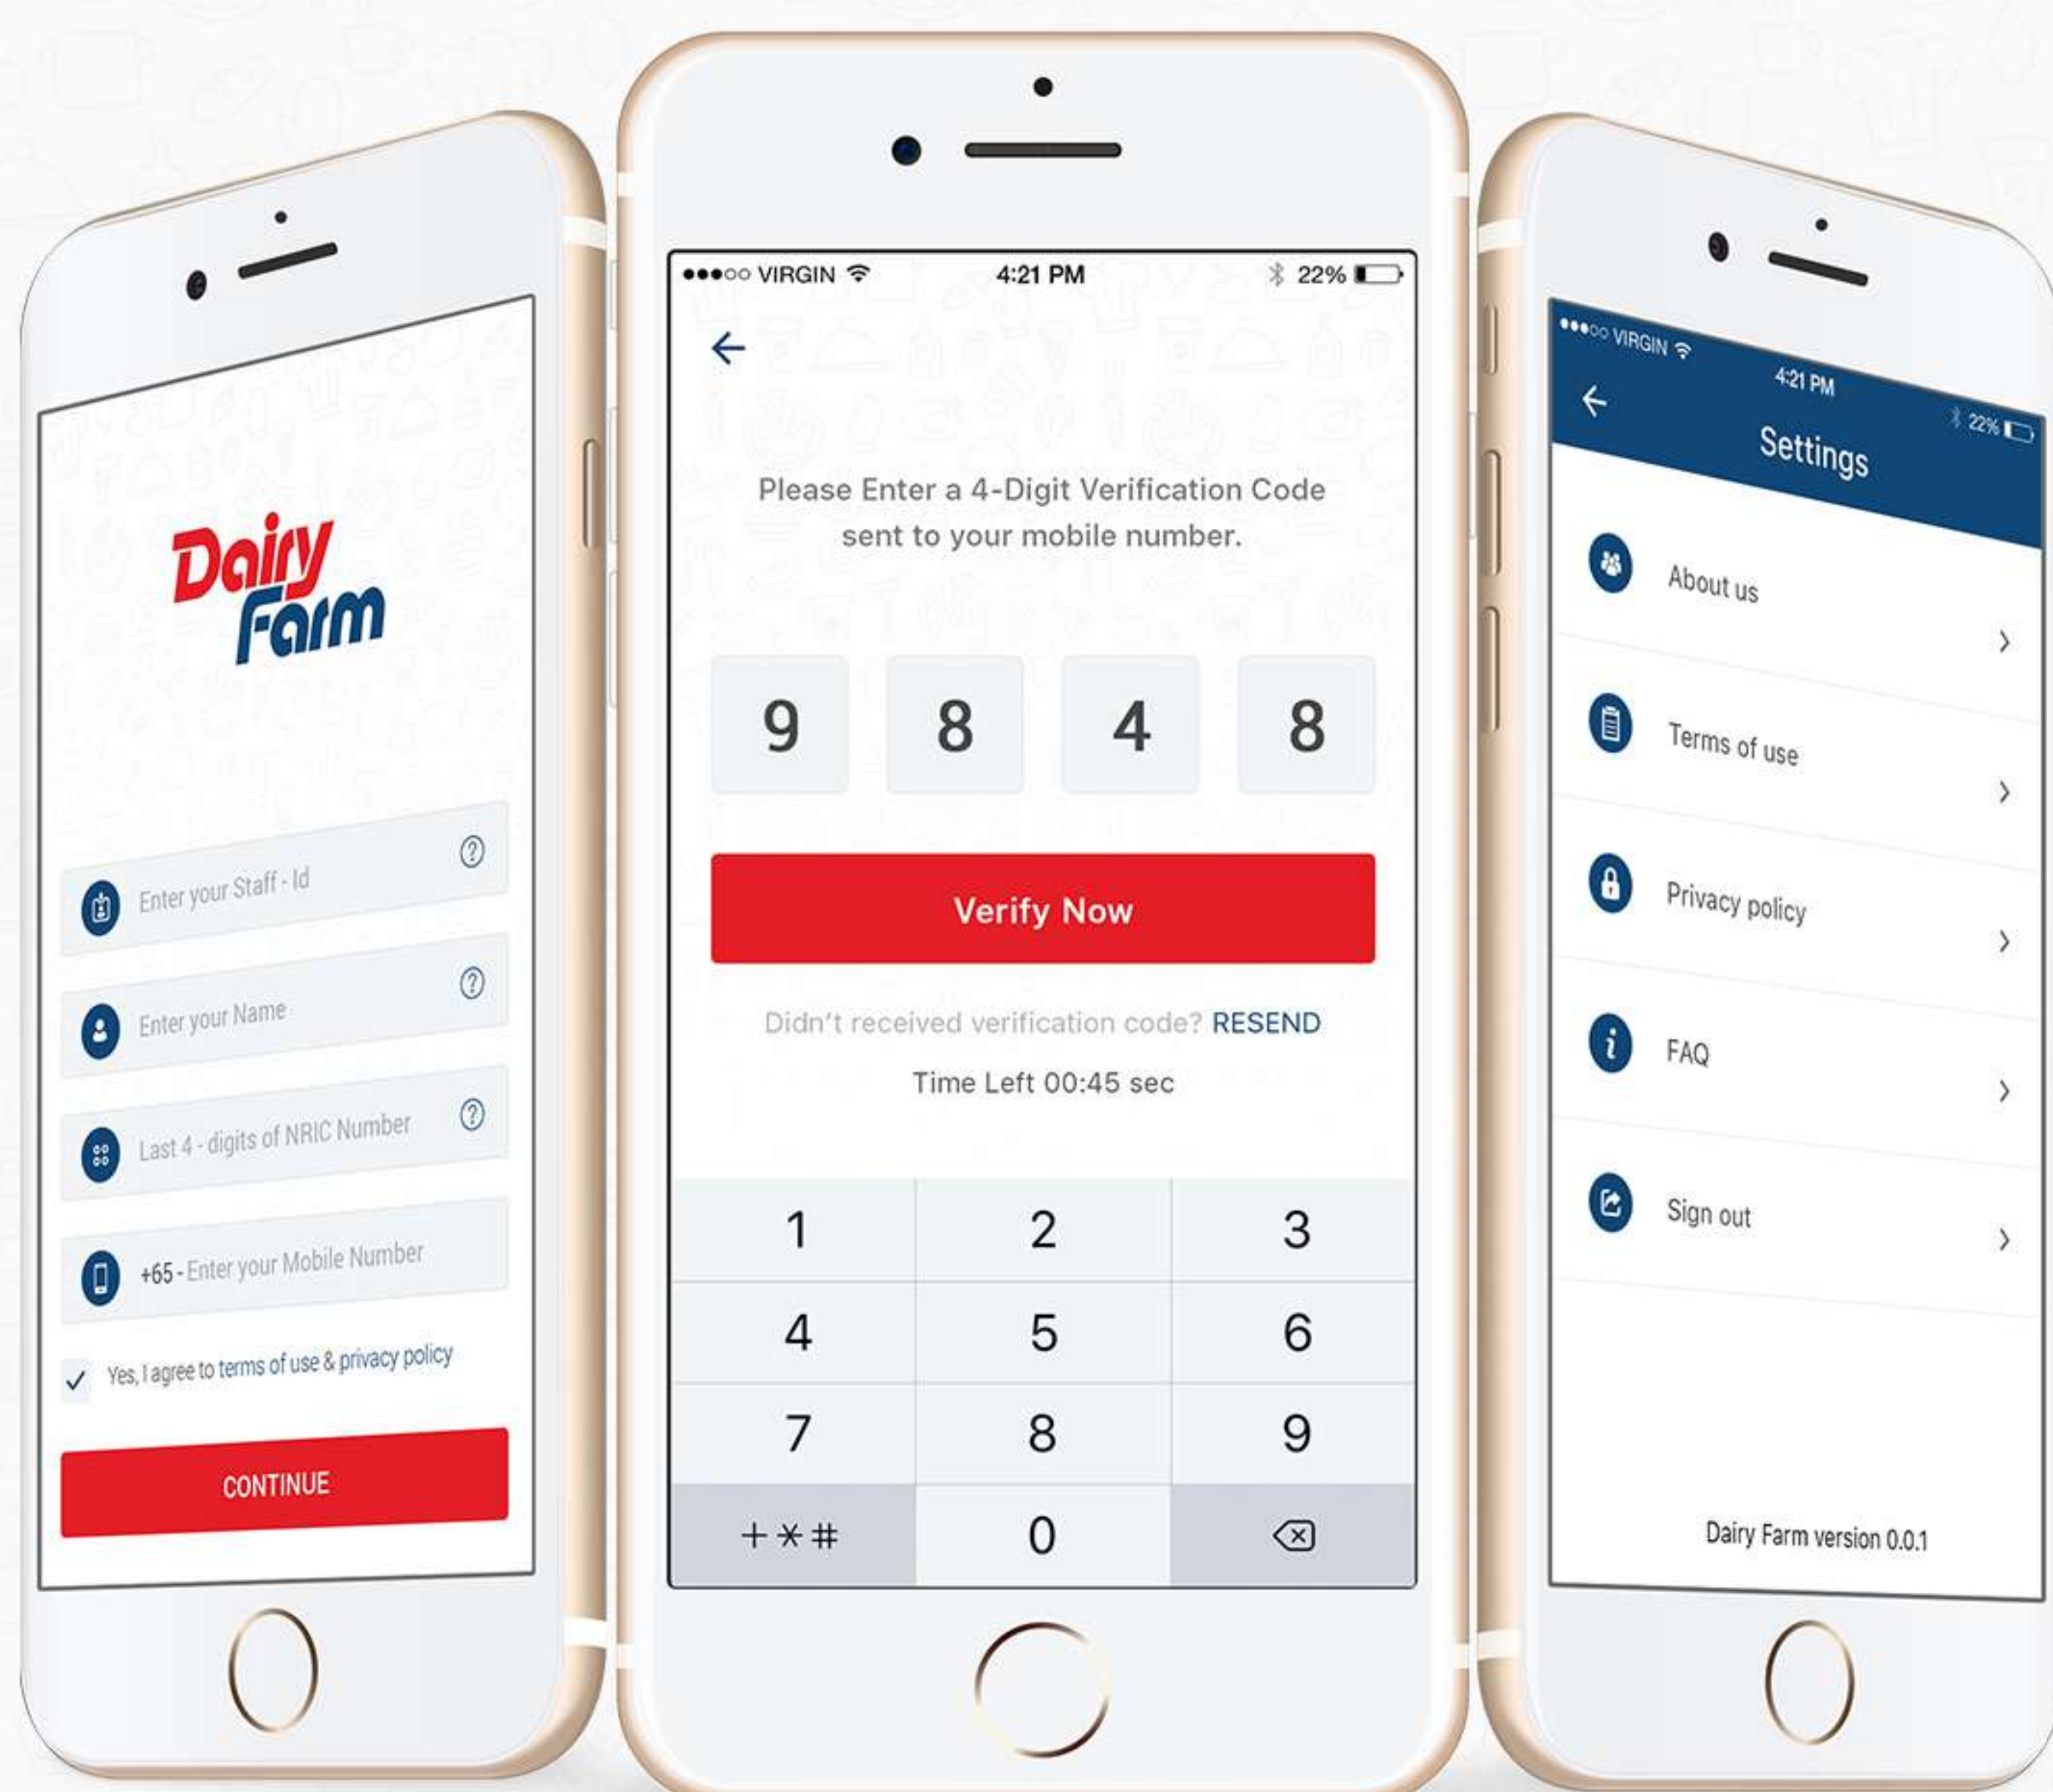

App Screens

Login Screen

OTP Screen

Settings Screen

Profile Screen(active)

Profile Screen(Inactive)

Typography

• Aa SF UI Text (Regular)

• Aa SF UI Text (Bold)

Color Pallete

Iconography

Selfie Screen

Thank you