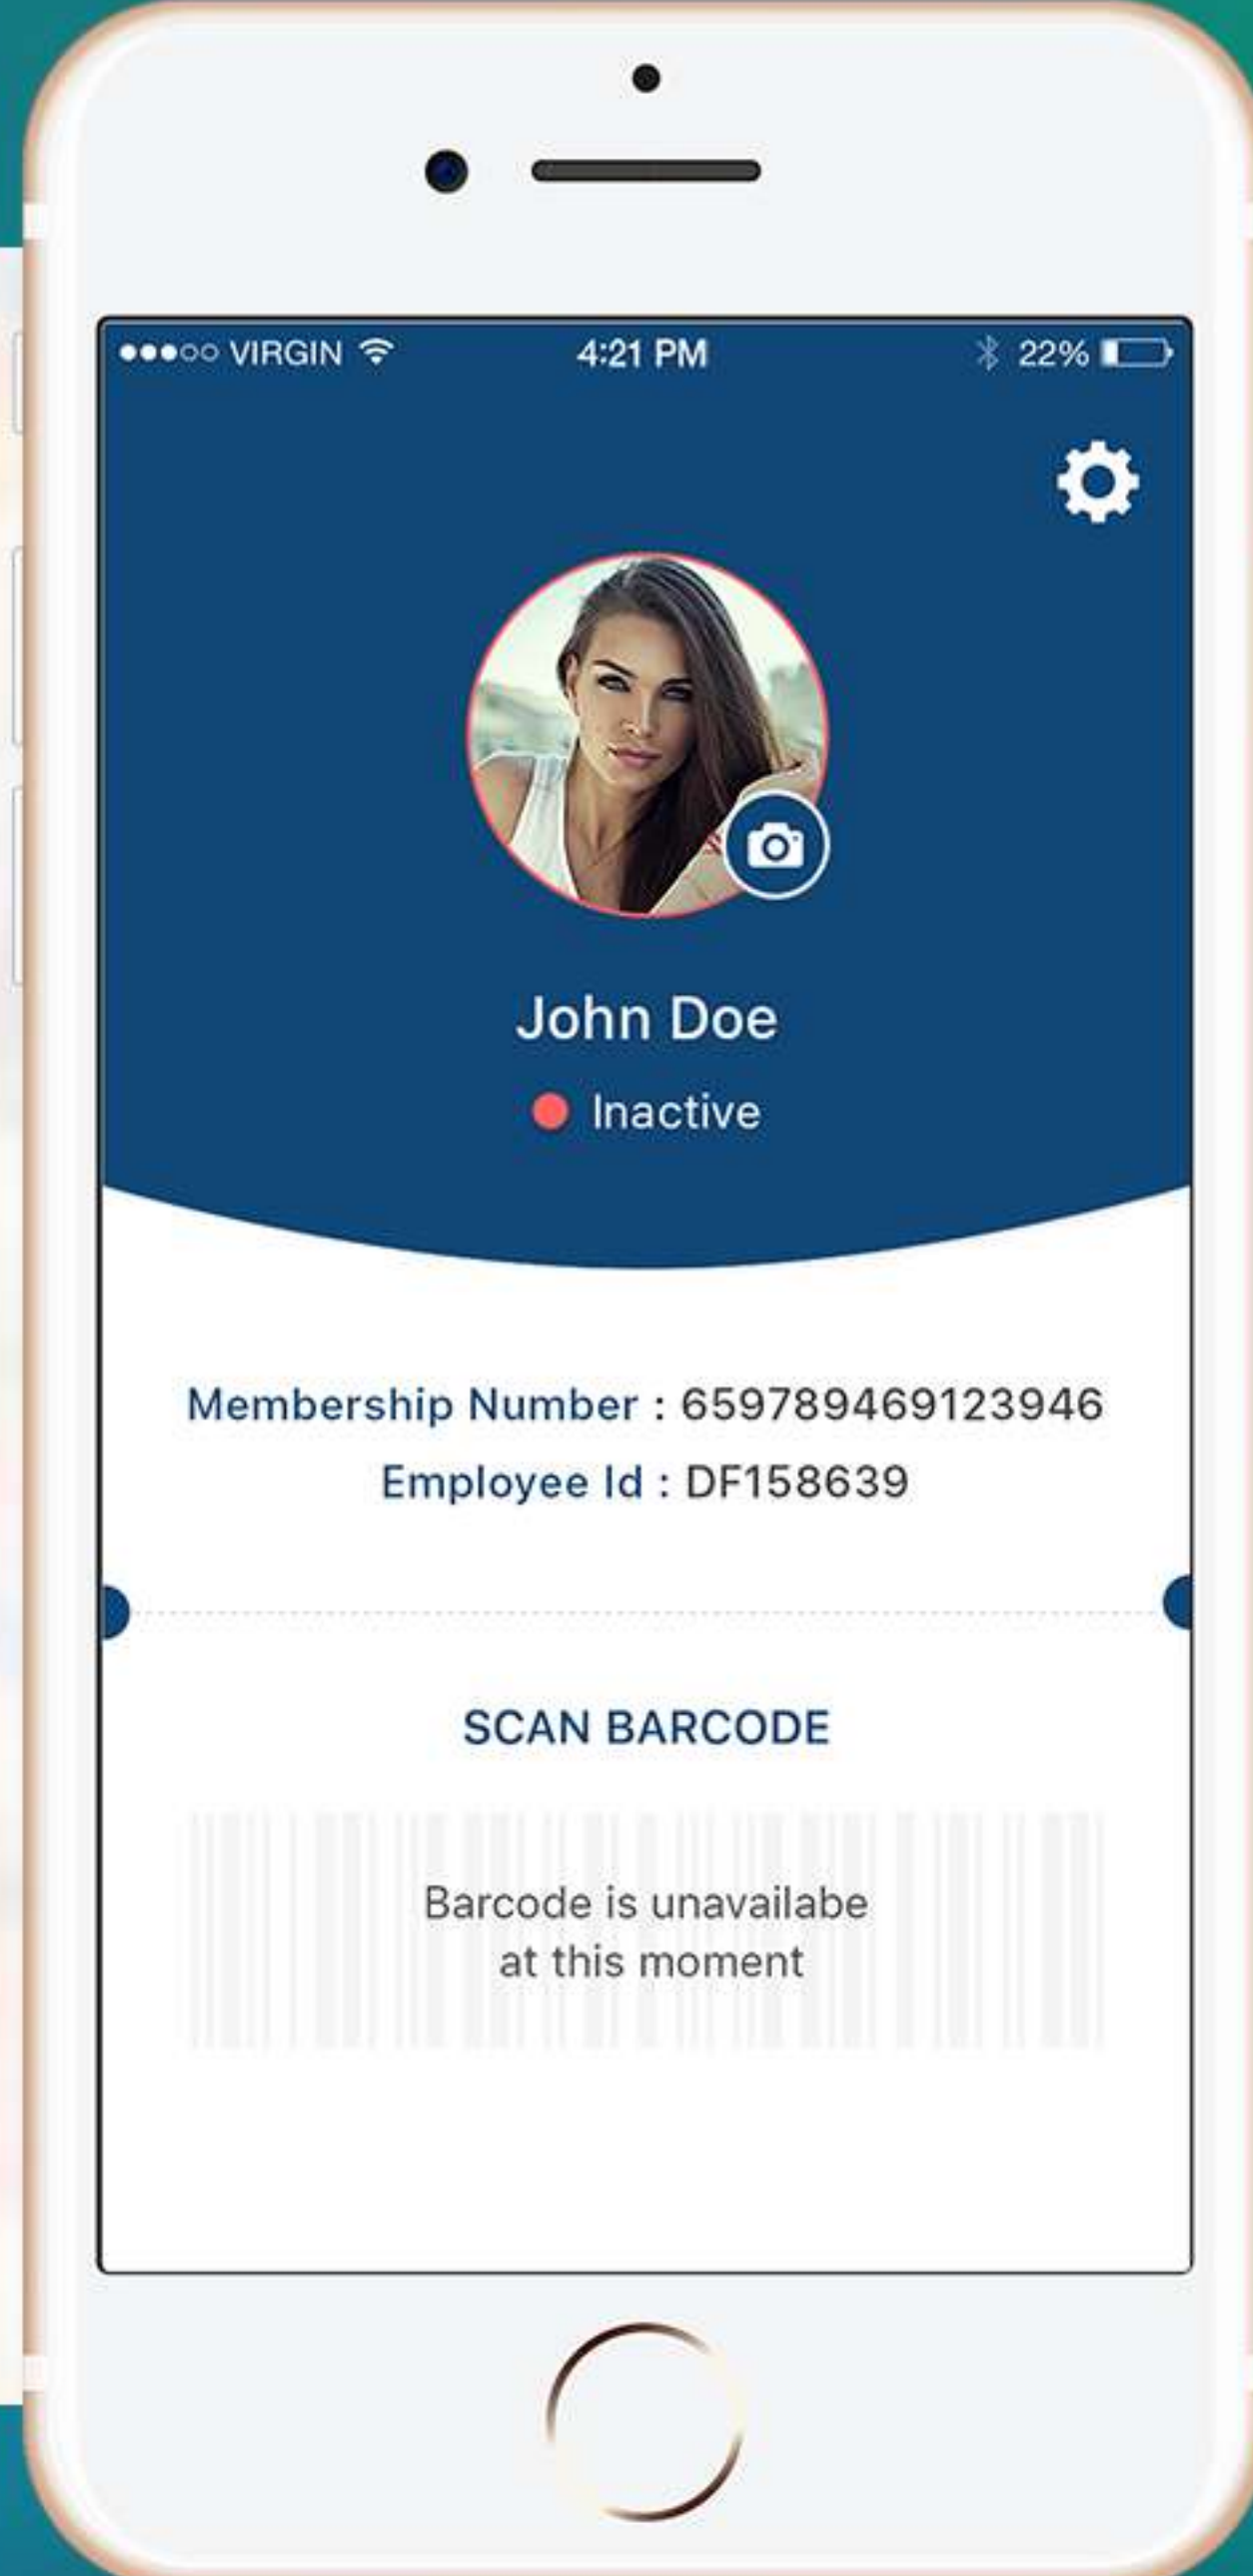

App Screens

Login Screen

OTP Screen

Settings Screen

Profile Screen(active)

Profile Screen(Inactive)

Typography

• Aa SF UI Text (Regular)

• Aa SF UI Text (Bold)

Color Pallete

Iconography

Selfie Screen

Thank you