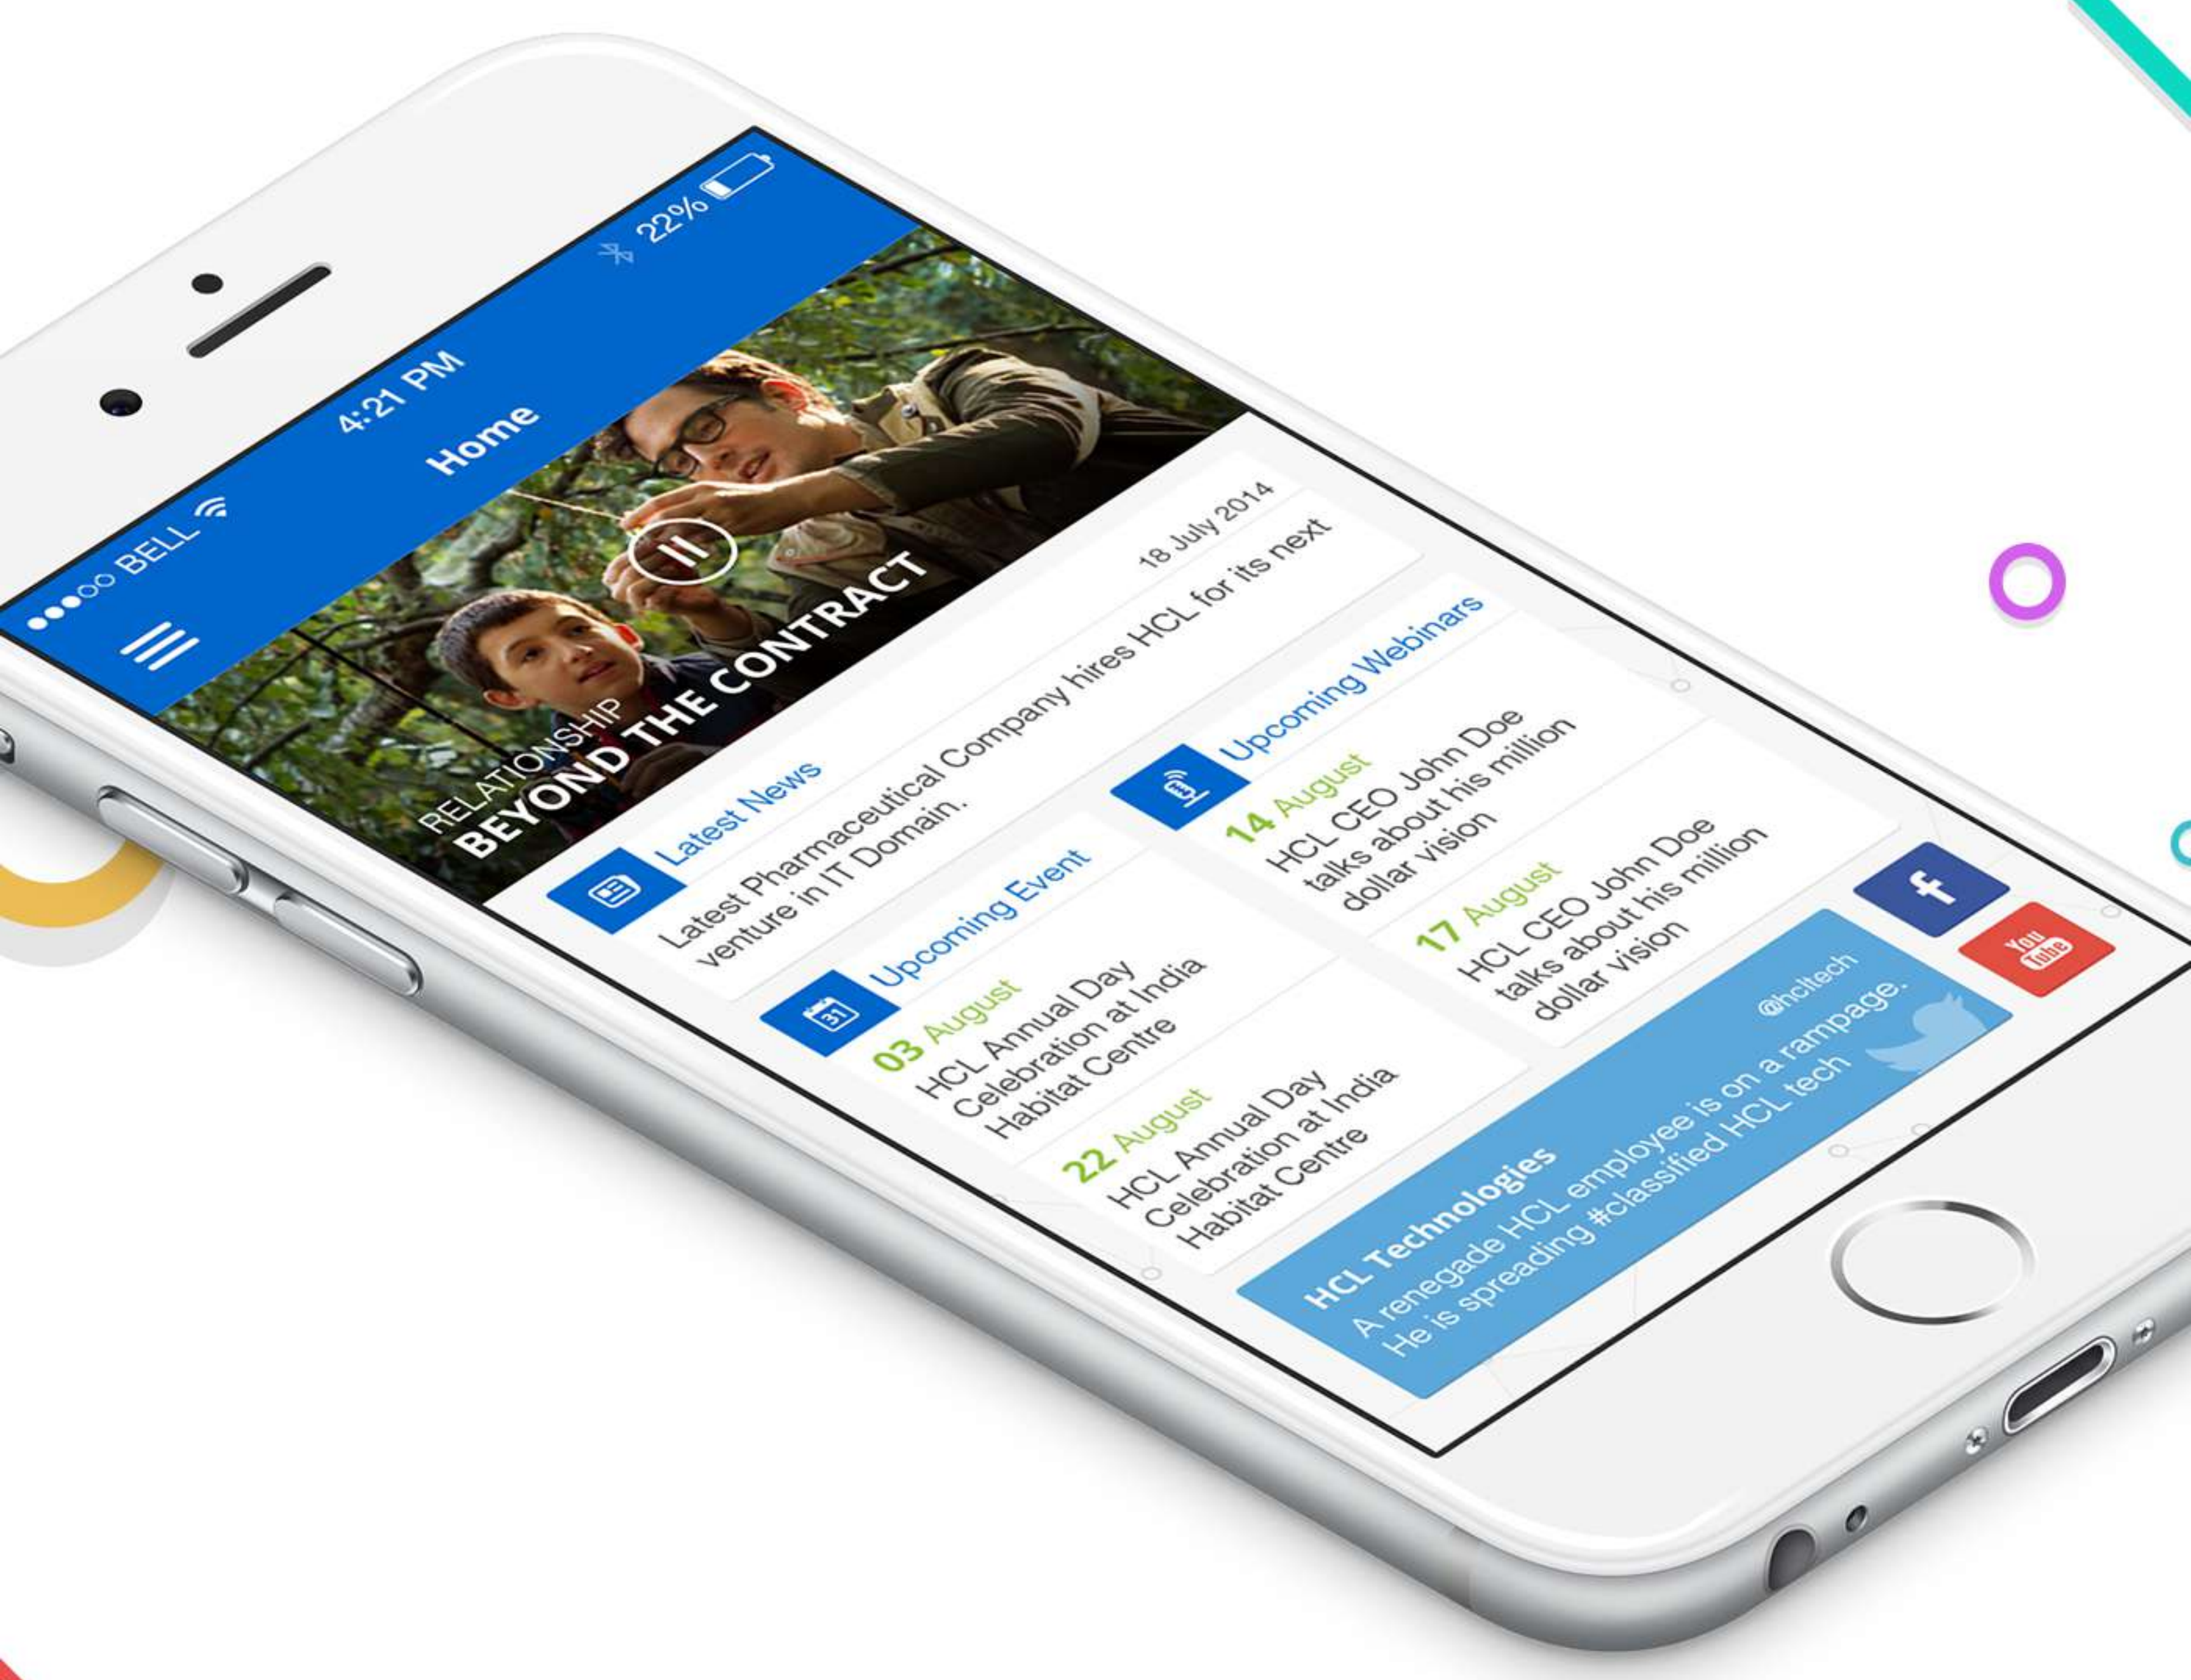

COLORS & TYPOGRAPHY

ABCDEFGHIJKLMNOPQRSTUVWXYZ

abcdefghijklmnopqrstuvwxyz

1 2 3 4 5 6 7 8 9 0

36 48 60

Aa
ROBOTO

Ba
HELVETICA

ALL SCREENS