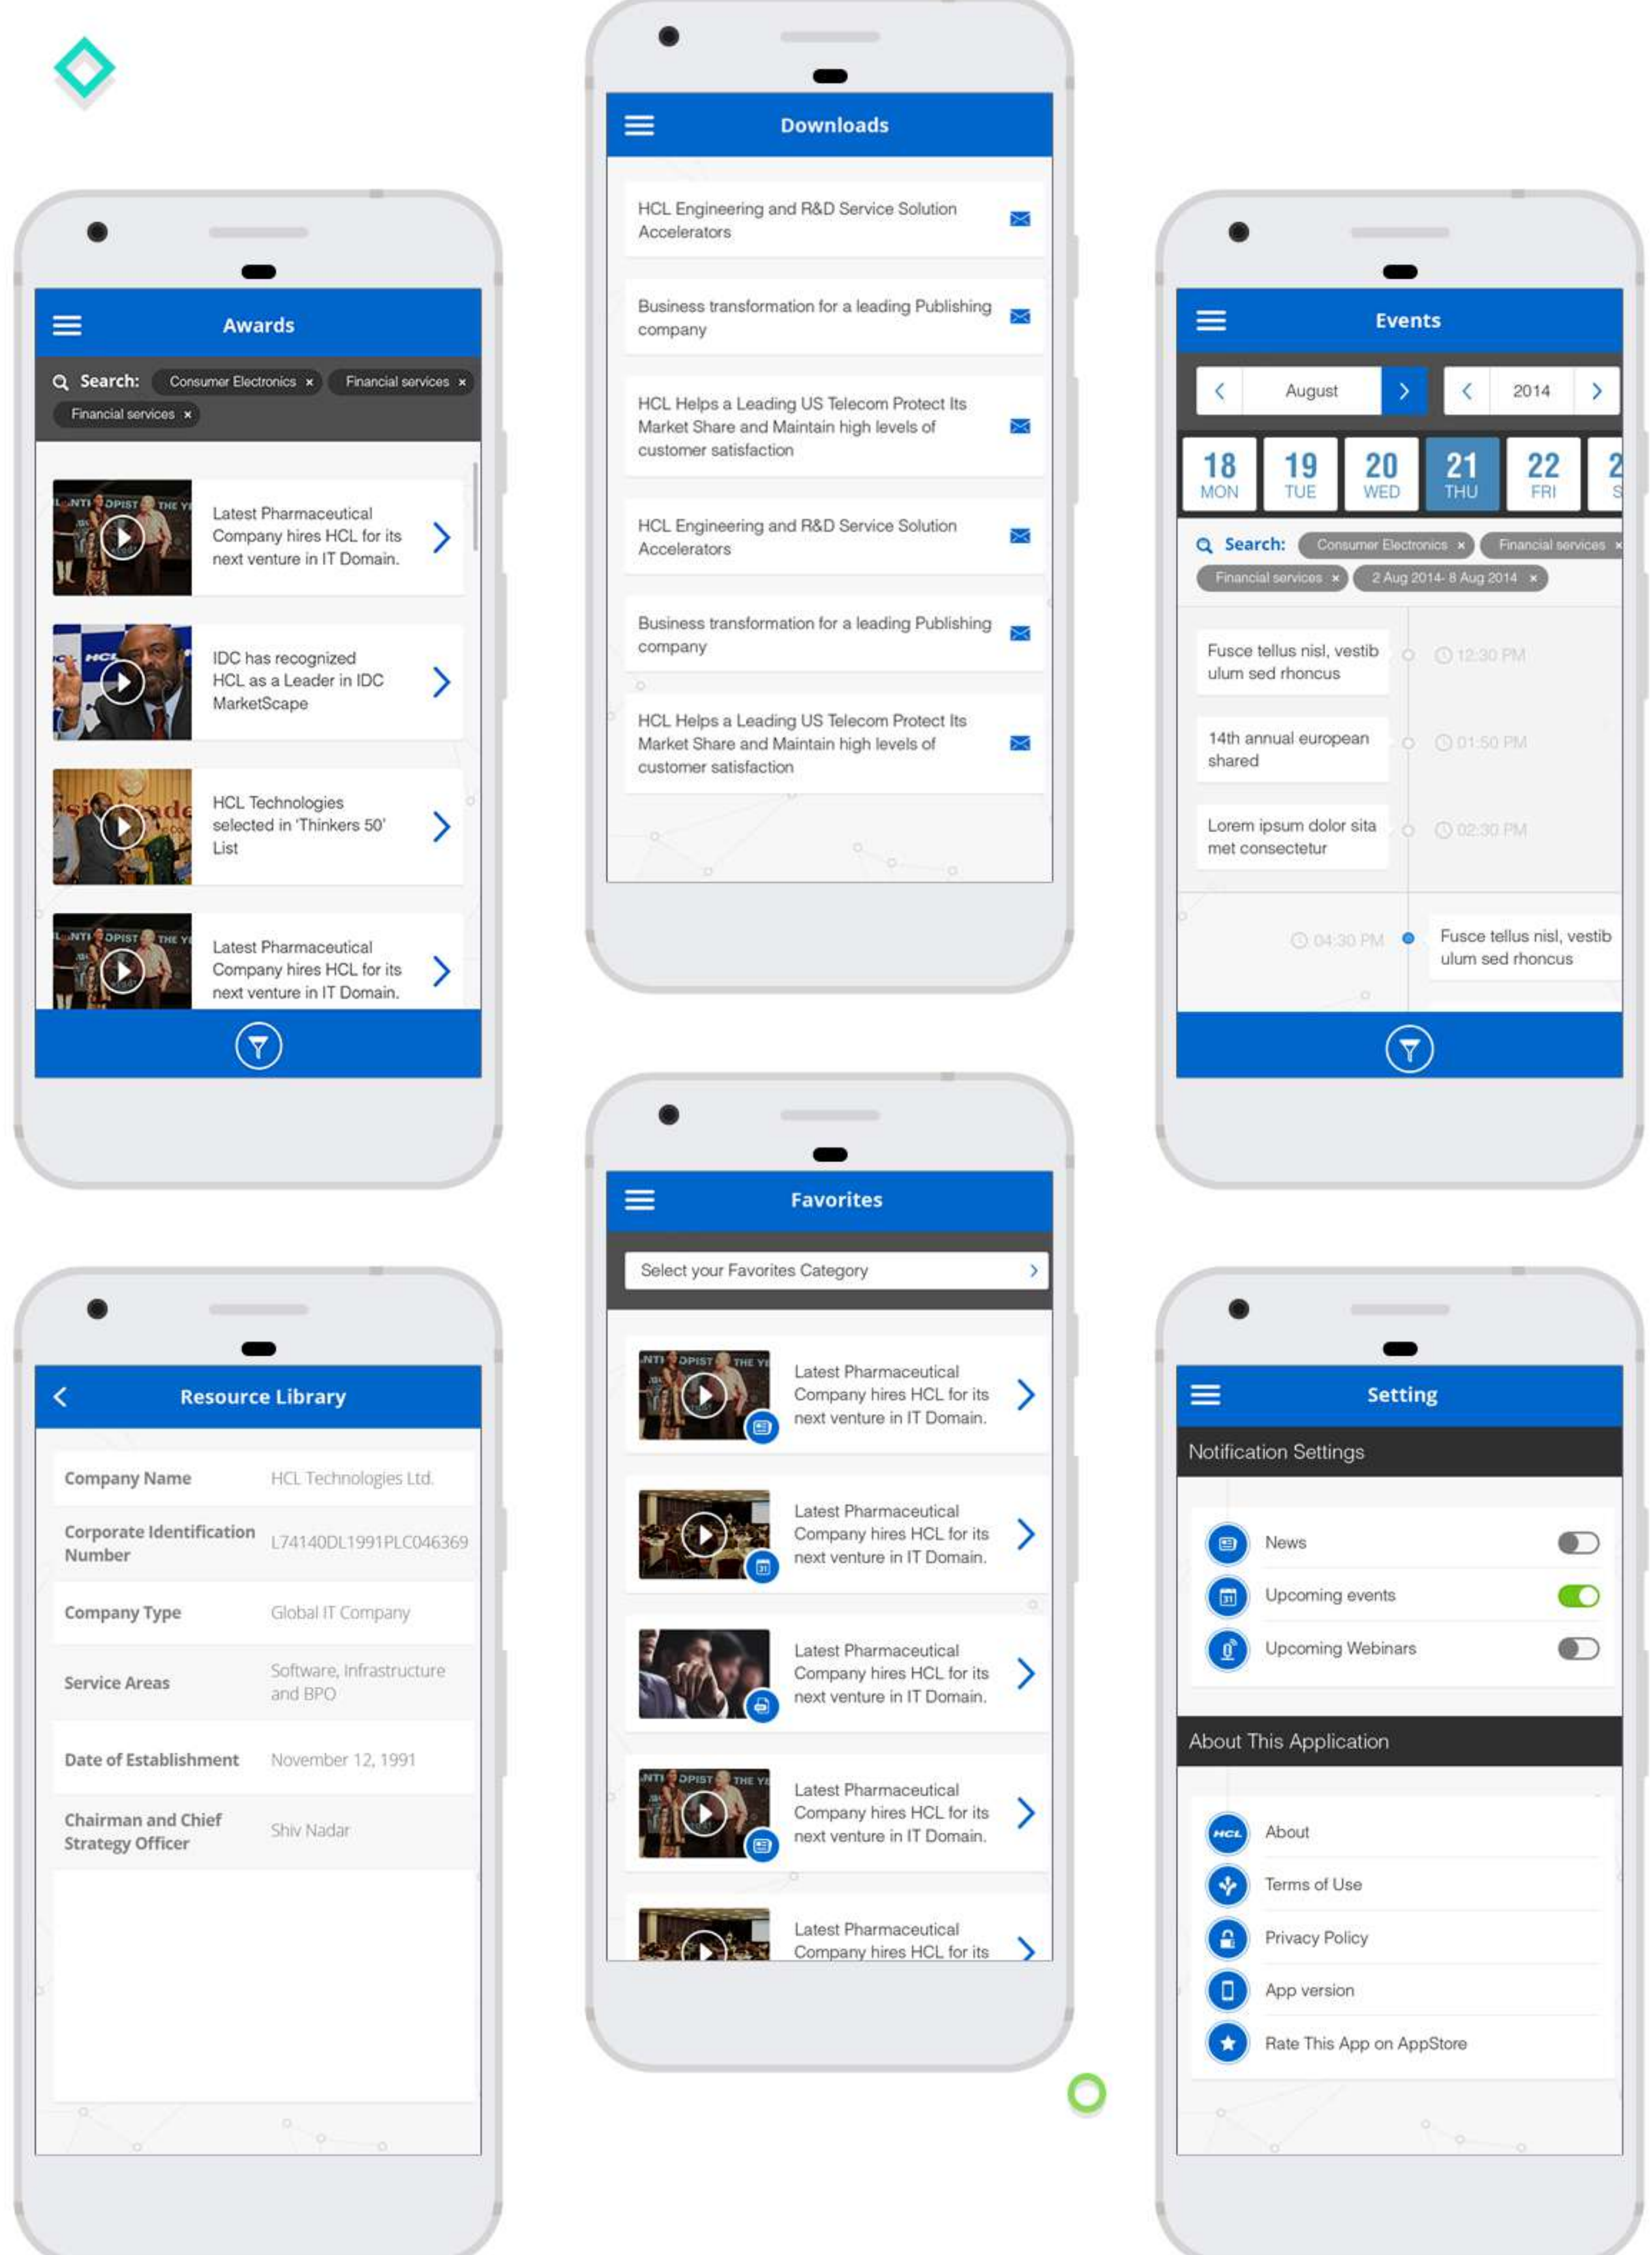

COLORS & TYPOGRAPHY

ABCDEFGHIJKLMNOPQRSTUVWXYZ

abcdefghijklmnopqrstuvwxyz

1 2 3 4 5 6 7 8 9 0

36 48 60

Aa
ROBOTO

Ba
HELVETICA

ALL SCREENS